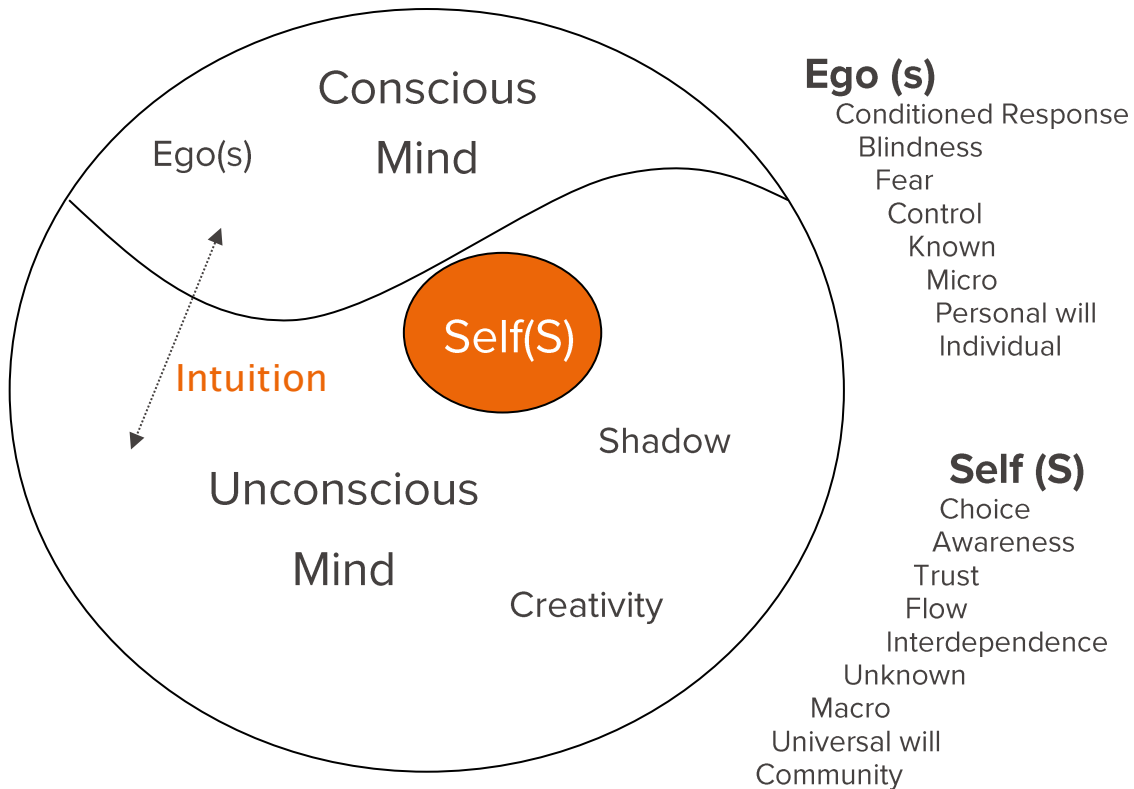

Juliette Lee

Coaching · Workshops & Retreats · Speaking

Psyche

- **Self (S)** - centre of unconscious and conscious mind, source of integration.
- **Ego(s)** - developed through influences from birth.
- **Shadow** - the part that is repressed through the desire to adapt.
- **Unconscious mind** - everything unknown, source of vitality and creative energy.
- **Conscious mind** - the rational self-aware aspect of the mind governed by the ego.
- **Intuition** – perception via the unconscious.